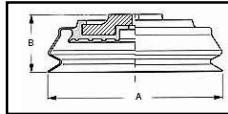

Complete Seal & Cup Number	Replacement Seal Number	A Pad Diameter in. (mm)	B Overall Height in. (mm)	Capacity* lb (kg)	Non-Marring Seal Material	Hub Material
BST1.5-150-NR	SR1.5-150-NR	5.91 (150)	2.28 (58)	125 (56)	Natural Rubber	Aluminum
BST1.5-150-SIT	SR1.5-150-SIT	5.91 (150)	2.28 (58)	125 (56)	Silicone	Aluminum
BST1.5-210-NR	SR1.5-210-NR	8.27 (210)	2.48 (63)	250 (113)	Natural Rubber	Aluminum